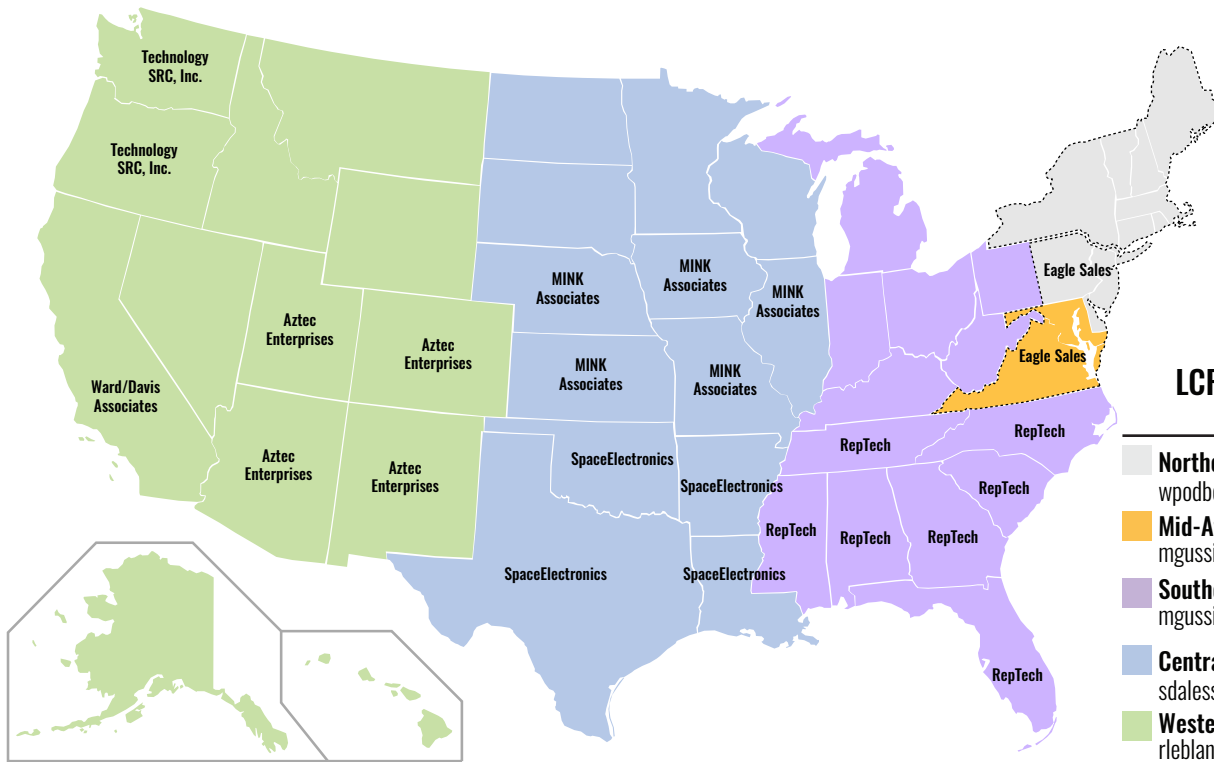

EMBEDDED SYSTEMS, INC.®

Global Manufacturer's Representative Network

9 South Forrest Ave. #100

Jeffersonville, PA 19403

(610) 278-0840 • www.lcrembeddedsystems.com

LCR Embedded Systems Regional FAEs

- Northeastern: Walter Podbelski**
wpodbelski@lcrembedded.com
- Mid-Atlantic: Mike Gussin**
mgussin@lcrembedded.com
- Southeastern/Central: Michael Gussin**
mgussin@lcrembedded.com
- Central: Sal D'Alessio**
sdalessio@lcrembedded.com
- Western: Rob Leblanc**
rleblanc@lcrembedded.com

Coverage: Arizona, Colorado, New Mexico, Utah

Eagle Sales
6180 Guardian Gateway, Ste 108
Aberdeen Proving Ground, MD 21005
Bob Pile
bob@eaglesales.net

Coverage: Delaware, Maryland, New Jersey, New York (NYC all boroughs, Long Island, Westchester and Rockland counties), Eastern Pennsylvania, Virginia, Washington DC

Coverage: Tennessee, Mississippi, Alabama, North Carolina, South Carolina, Georgia, Florida

SpaceElectronics
8445 Freeport Pkwy Suite
560, Irving, Texas 75063
Todd Cook
todd@texasrep.com.

Coverage: Texas, Arkansas, Oklahoma, Louisiana