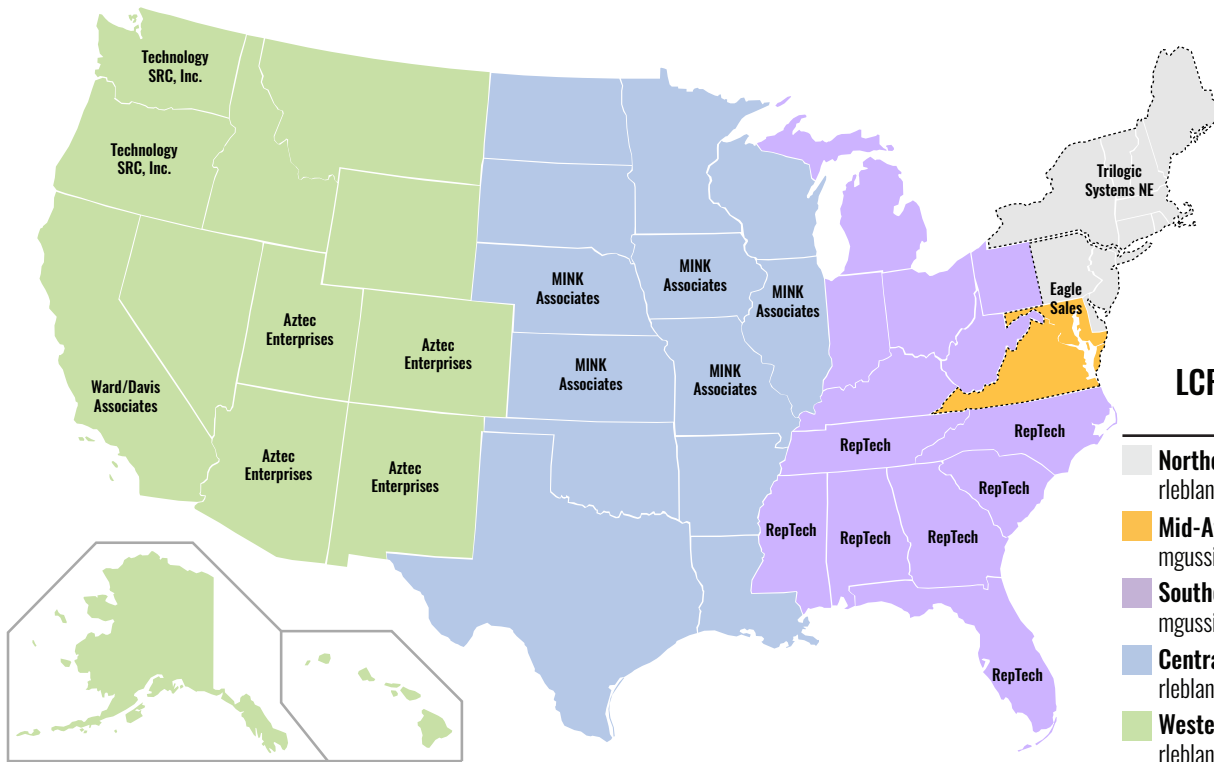

EMBEDDED SYSTEMS, INC.®

Global Manufacturer's Representative Network

9 South Forrest Ave. #100

Jeffersonville, PA 19403

(610) 278-0840 • www.lcrembeddedsystems.com

LCR Embedded Systems Regional FAEs

- Northeastern: Robert LeBlanc**
rleblanc@lcrembedded.com
- Mid-Atlantic: Mike Gussin**
mgussin@lcrembedded.com
- Southeastern/Central: Michael Gussin**
mgussin@lcrembedded.com
- Central: Robert LeBlanc**
rleblanc@lcrembedded.com
- Western: Robert LeBlanc**
rleblanc@lcrembedded.com