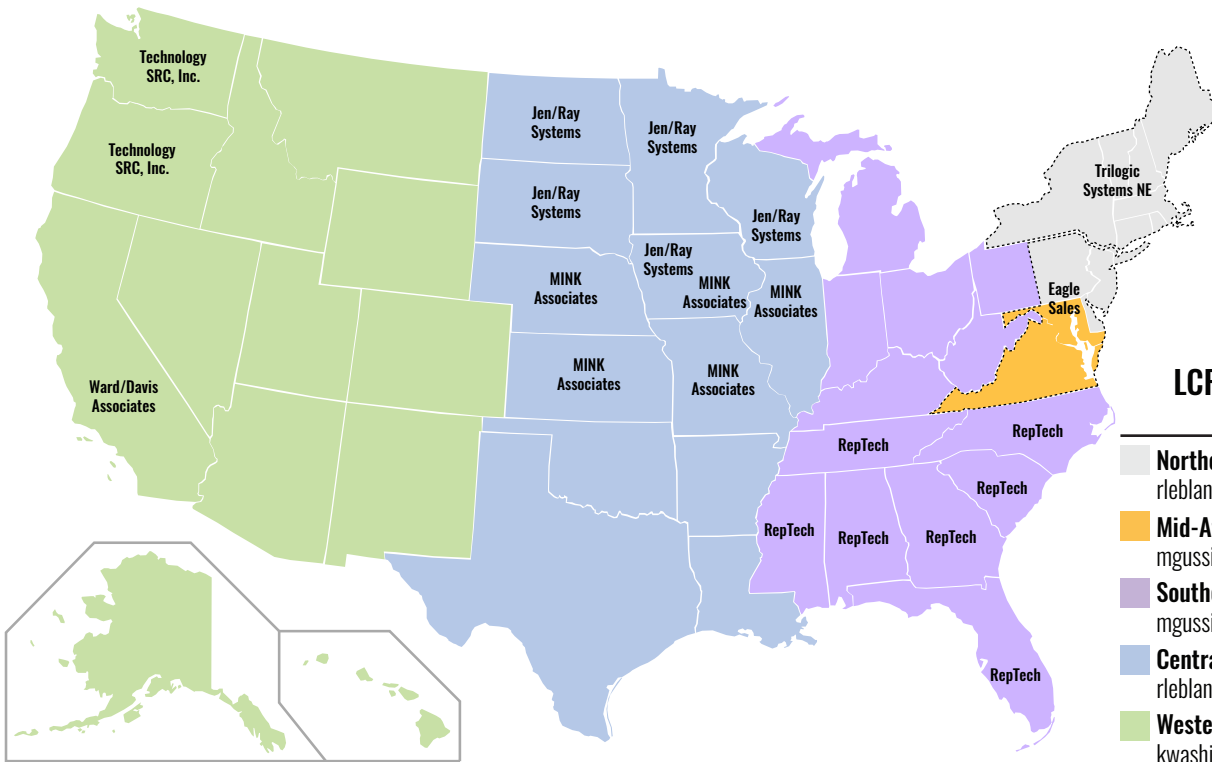

EMBEDDED SYSTEMS, INC.®

Global Manufacturer's Representative Network

9 South Forrest Ave. #100

Jeffersonville, PA 19403

(610) 278-0840 • www.lcrembeddedsystems.com

LCR Embedded Systems Regional FAEs

- Northeastern: Robert LeBlanc**
rleblanc@lcrembedded.com
- Mid-Atlantic: Mike Gussin**
mgussin@lcrembedded.com
- Southeastern/Central: Michael Gussin**
mgussin@lcrembedded.com
- Central: Robert LeBlanc**
rleblanc@lcrembedded.com
- Western: Kevin Washington**
kwashington@lcrembedded.com