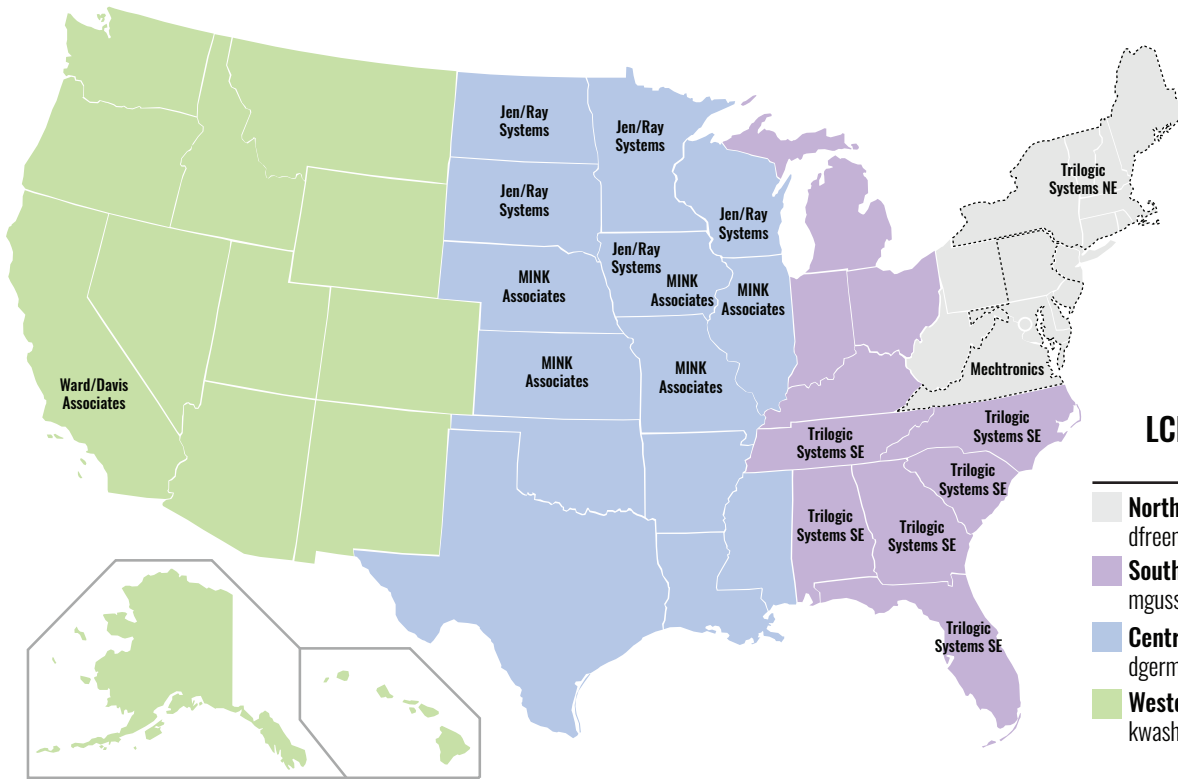

EMBEDDED SYSTEMS, INC.®

National Manufacturer's Representative Network

9 South Forrest Ave. #100

Jeffersonville, PA 19403

(610) 278-0840 • www.lcrembeddedsystems.com

**LCR Embedded Systems Regional FAEs**

- Northeastern: David Freeman**  
dfreeman@lcrembedded.com
- Southeastern/Central: Michael Gussin**  
mgussin@lcrembedded.com
- Central: Donald Germany**  
dgermany@lcrembedded.com
- Western: Kevin Washington**  
kwashington@lcrembedded.com

**Mechtronics**  
7164 Columbia Gateway Dr.  
Suite 240  
Columbia, MD 21046  
Rocky Gutin  
rgutin@mechtronics.net

**Coverage:** Virginia, Maryland, Delaware, District of Columbia, Pennsylvania (counties Potter, Clinton, Centre, Huntingdon, Fulton, and all east), New Jersey (counties Mercer, Burlington, Ocean, and all south)

**Trilogic Systems SE**  
132 SW Peacock Blvd.  
Port St. Lucie, FL 34986  
John Reis  
johnr@trilogicsys.com

**Southeastern Coverage:** Alabama, Florida, Georgia, North Carolina, South Carolina, Tennessee

**Canadian Coverage:** Labrador, Newfoundland, Nova Scotia, Ontario, Québec

**Ward/Davis Associates**  
7940 Calle Posada  
Carlsbad, CA 92009  
Mike Raphael  
mraphael@warddavis.com

**Coverage:** California (counties Imperial, Kern, Los Angeles, Orange, Riverside, San Bernardino, San Diego, San Luis Obispo, Santa Barbara, Ventura)